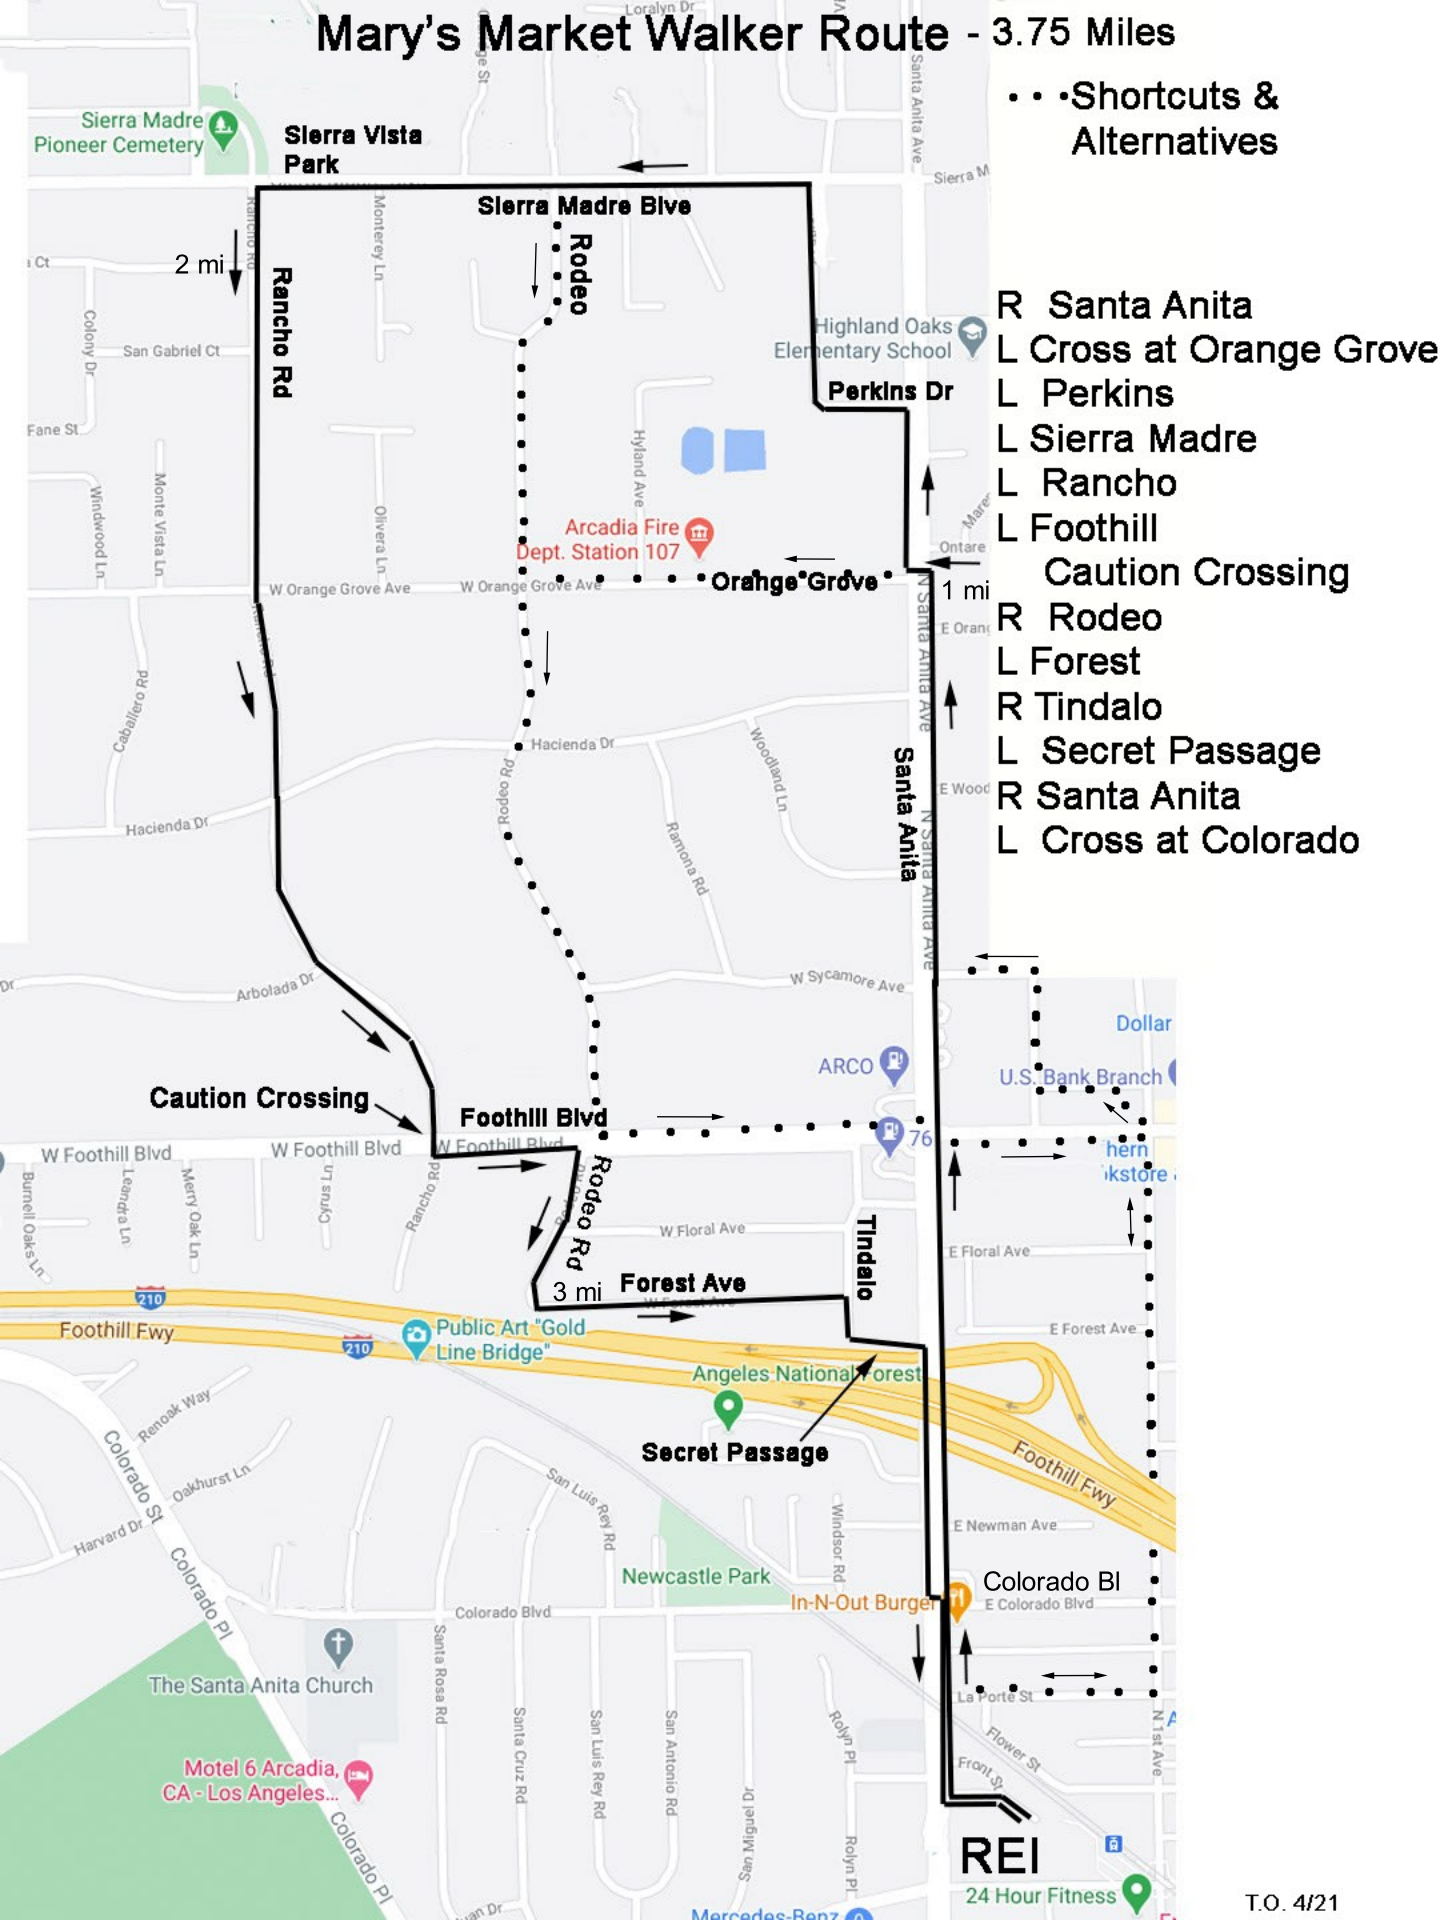

Mary's Market Walker Route - 3.75 Miles

••• Shortcuts & Alternatives

- R Santa Anita
- L Cross at Orange Grove
- L Perkins
- L Sierra Madre
- L Rancho
- L Foothill
- Caution Crossing
- R Rodeo
- L Forest
- R Tindalo
- L Secret Passage
- R Santa Anita
- L Cross at Colorado